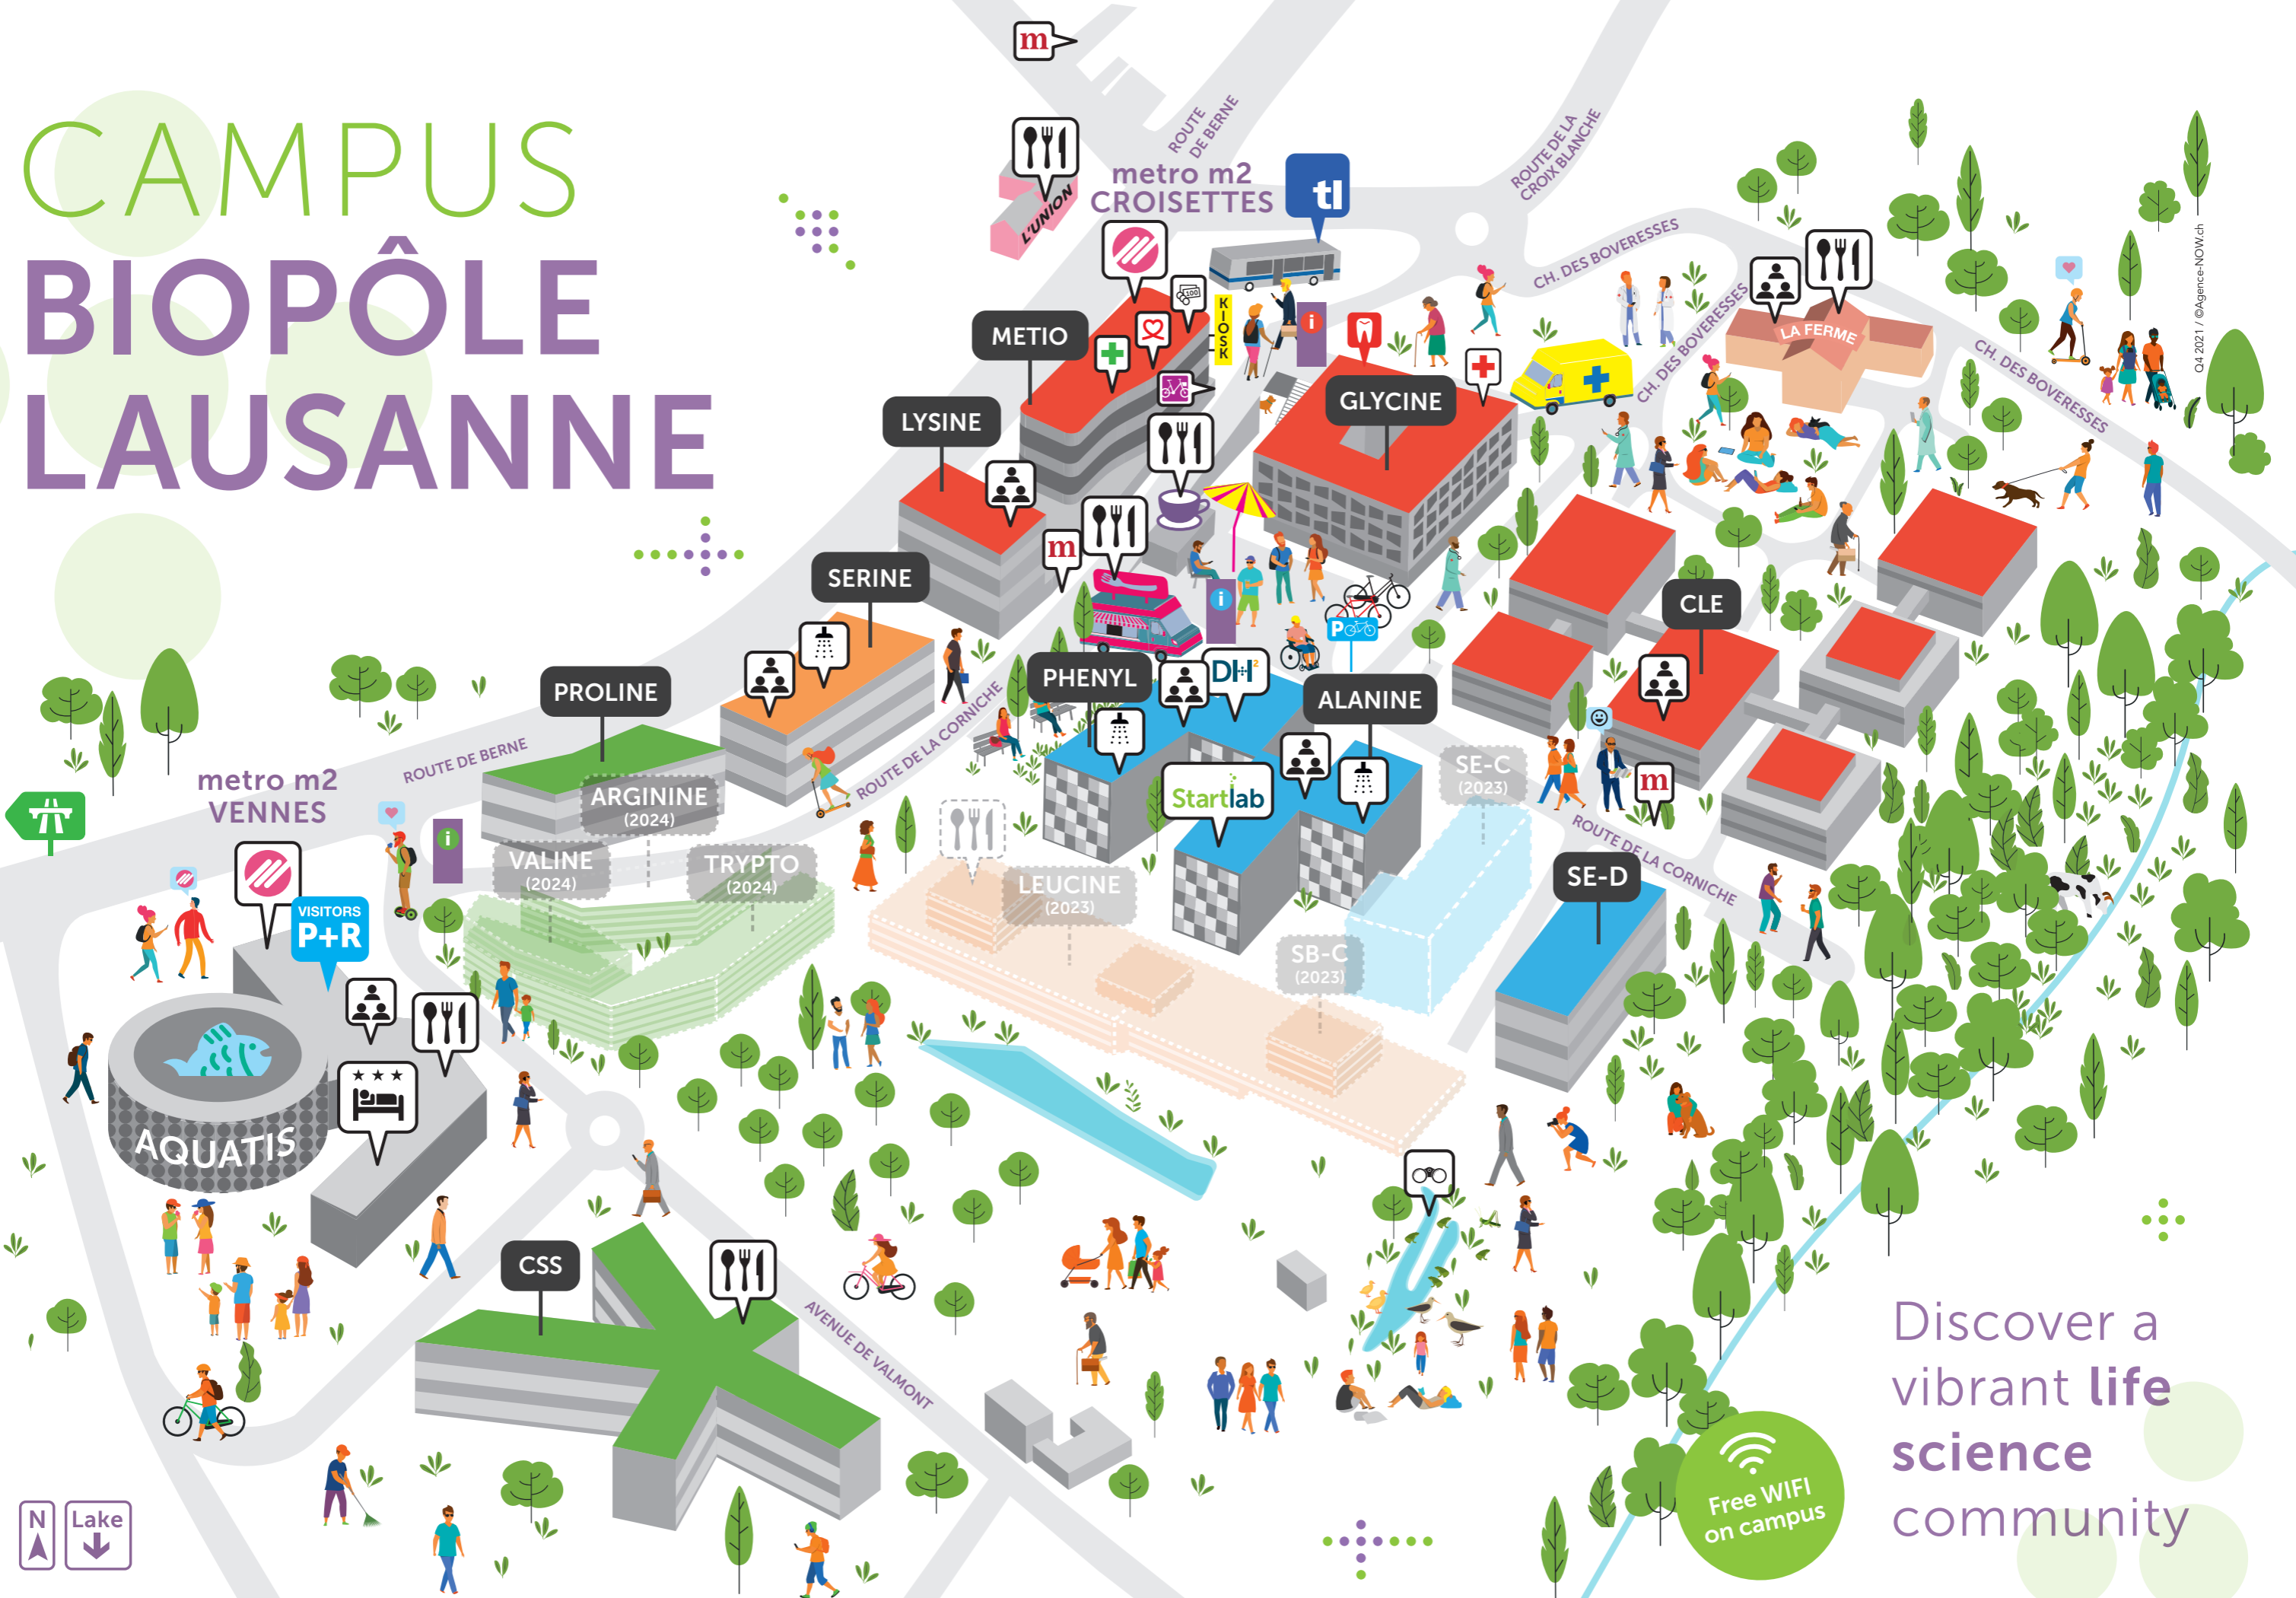

CAMPUS BIOPÔLE LAUSANNE

Q4 2021 / ©Agence-NOW.ch

- Building
- Conference Centre
- Food
- ATM
- Blood Donation
- Dental Centre
- Medical Centre
- Pharmacy
- Shower
- Info
- Mobility
- Publibike

Discover a vibrant **life science** community

Free WiFi on campus